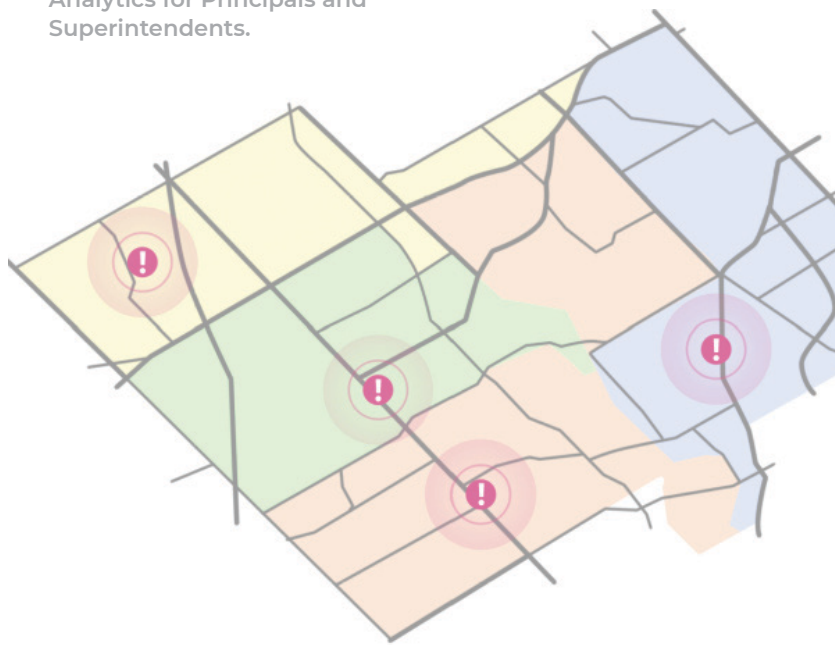

Student activity without the techy hassle

The Delegate Dashboard brings to school executives what matters to them most; granular per student or per group insights without the Administrator Dashboard complexities.

This dashboard allows principals and superintendents to view the whole school's internet activity with ease. See which URLs were most frequently visited, which students were most active, and what content has been denied to them. Get detailed insights directly in your inbox.

Overview of online activity per student or per class

Empowers personalized learning initiatives

Trend Analysis and Insightful Analytics

Cyberbullying and Self-harm detection & alerts

Receive alerts on e-mail and on your smartphone

Google for Education partner

Microsoft partner

Granular district-wide Data Analytics for Principals and Superintendents.