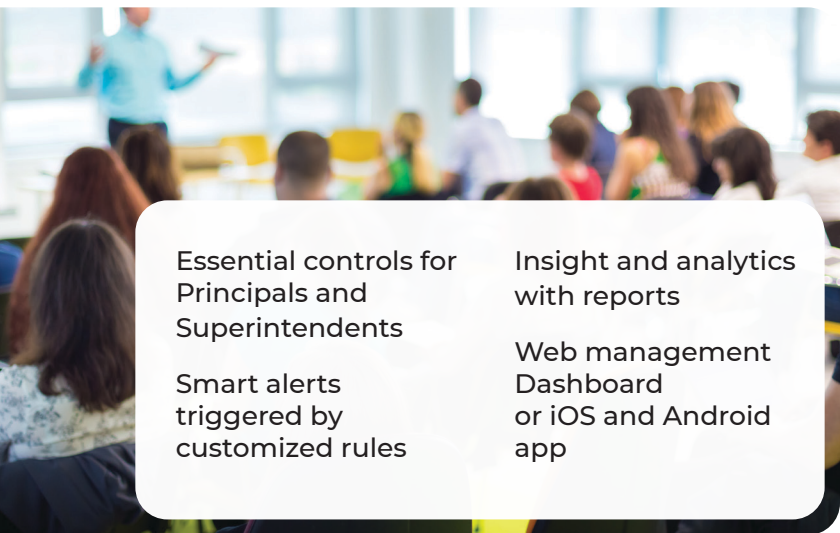

# Delegate Dashboard

Student activity and granular insights for principals and superintendents

Essential controls for Principals and Superintendents

Smart alerts triggered by customized rules

Insight and analytics with reports

Web management Dashboard or iOS and Android app

## Student activity without the techy hassle

The Delegate Dashboard brings to school executives what matters to them most; granular per student or per group insights without the Administrator Dashboard complexities.

This dashboard allows principals and superintendents to view the whole school's internet activity with ease. See which URLs were most frequently visited, which students were most active, and what content has been denied to them. Get detailed insights directly in your inbox.